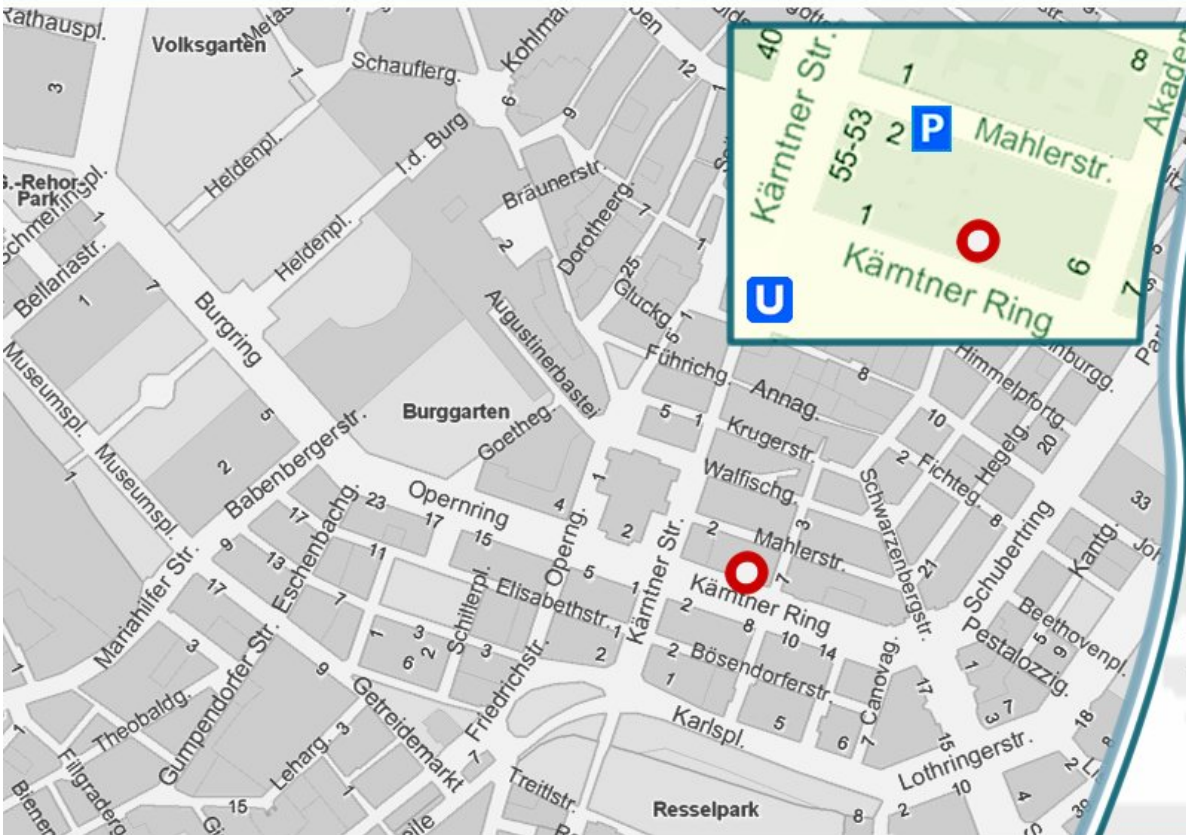

## how to find us...

**STANTONCHASE**  
V I E N N A

Kärntner Ring 5-7  
1010 Vienna  
(2nd floor)

+43 (1) 51 626 - 0  
vienna@stantonchase.com

**by car | P**

Kärntnerring-Garage  
Mahlerstraße 2  
1010 Vienna

(direct lift to our office)

**public transport | U**

underground-lines:  
U1, U2, U4 (Karlsplatz)  
tram lines: 1, 2, D, 62, 65

**STANTONCHASE**  
INTERNATIONAL

*Executive Search Consultants*

[www.stantonchase.com](http://www.stantonchase.com)